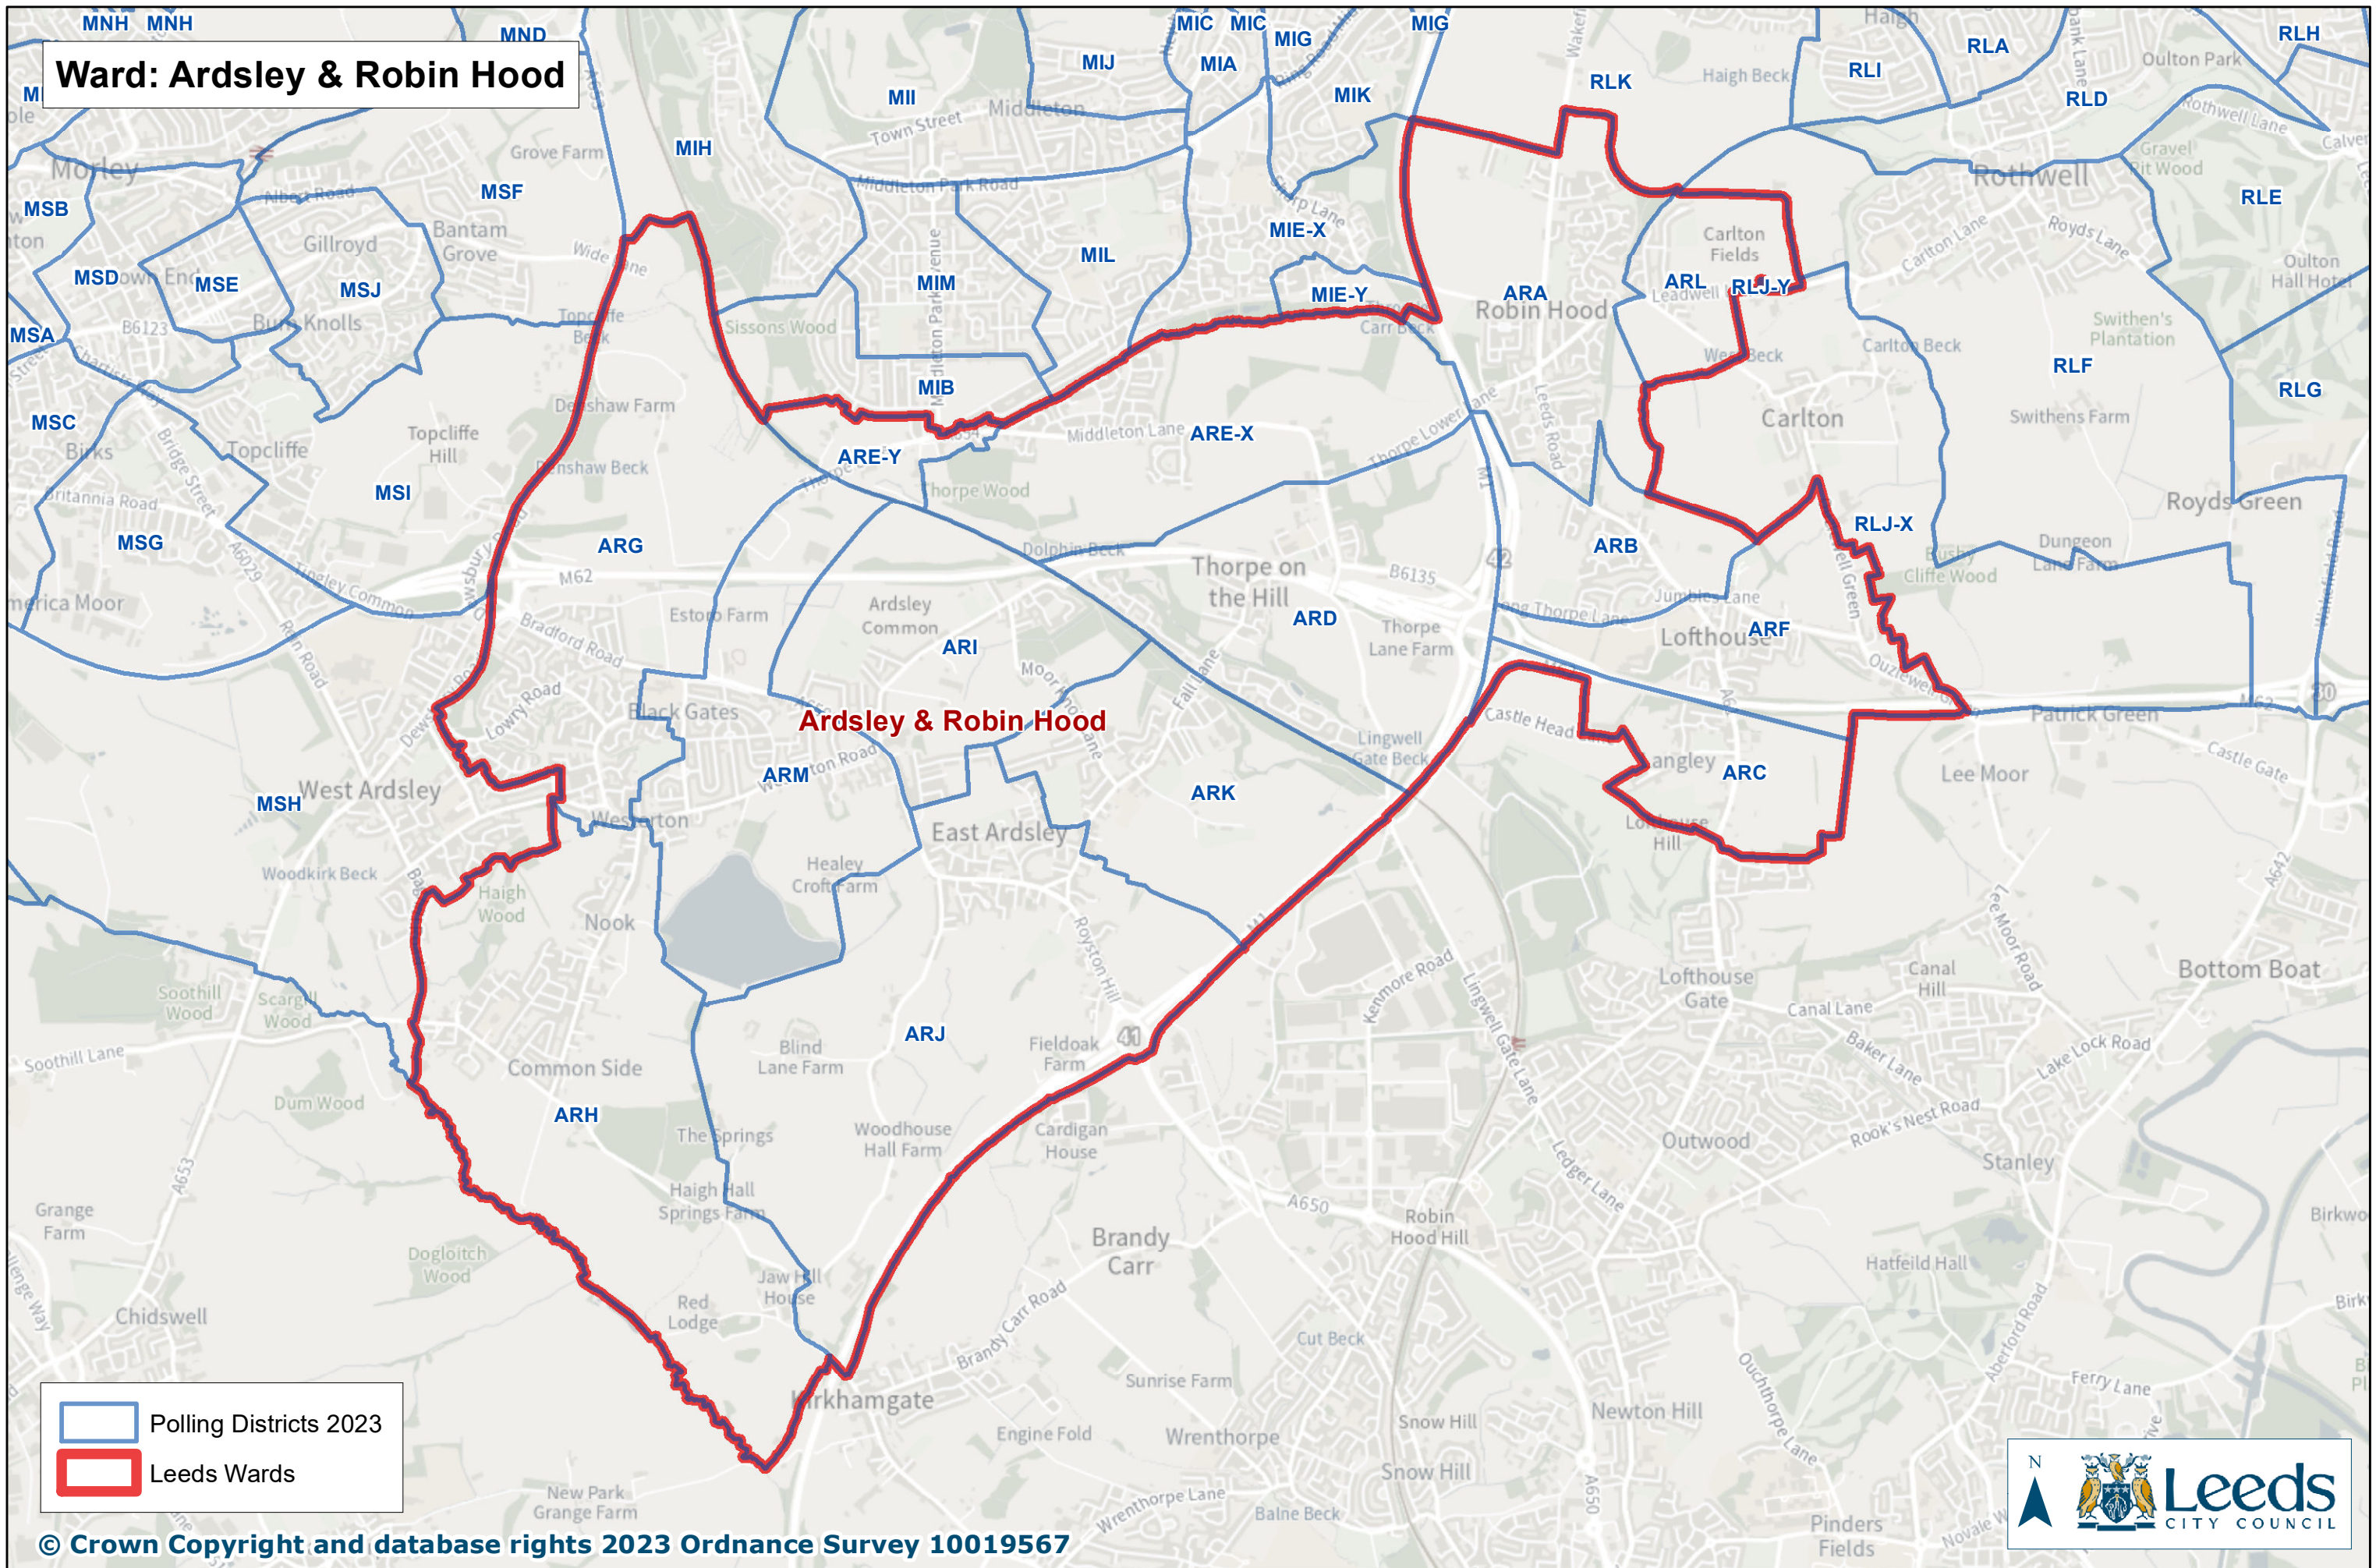

# Ward: Ardsley & Robin Hood

 Polling Districts 2023  
 Leeds Wards

© Crown Copyright and database rights 2023 Ordnance Survey 10019567

PRODUCED BY CITY DEVELOPMENT, LOCATION INTELLIGENCE TEAM, LEEDS CITY COUNCIL Date: 18/10/2023 Created by: NF

Document Path: L:\FPI\GIS Team\03LCC\Electoral Services\Polling District Review 2023\Polling District Review 2023.mxd